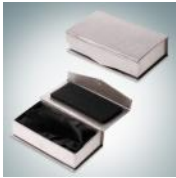

Pre-etched
24HR rush

Pre-etched You are a Star Paperweight

Material: Optical Crystal

Personalization Method: Pre-etched

Size	SKU	H x W x D	Wt (IBs)	Price
NA	101300	3-1/2" x 3-1/2" x 3/4"	0.9	\$50.00 \$39.00

Description

Our unique personalized Optic Crystal Mystical Star paperweight expresses your sentiment and adds a personal touch to her display shelf or desk!