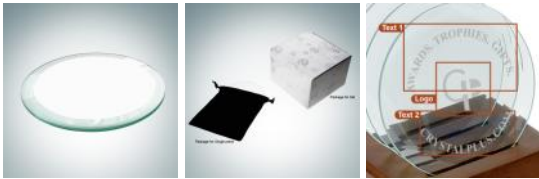

## Circle Jade Glass Coaster

Material: Jade Glass, Wood

Personalization Method: Laser Engraving

Size	SKU	H x W x D	Wt (lbs)	Price
<b>Single</b>	120391	1/8" x 4" x 4"	0.5	<b>\$25.00</b>
<b>Set</b>	120392	(4pc) 4-3/4" x 4" x 3-3/4"	1.5	<b>\$79.00</b>

### Description

This Beveled Circle Jade Glass Coaster is a perfect gift for any occasion, professional or personal. \*Single coasters are packed in a black velvet pouch. \*Set of 4 coasters are packed in a cardboard gift box and includes a Walnut Display Base.