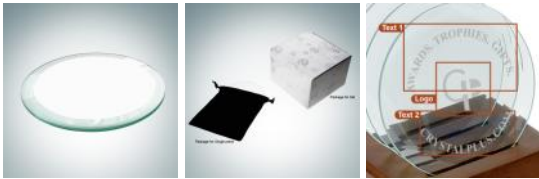

Circle Jade Glass Coaster

Material: Jade Glass, Wood

Personalization Method: Laser Engraving

Size	SKU	H x W x D	Wt (IBs)	Price
Single	120391	1/8" x 4" x 4"	0.5	\$25.00
Set	120392	(4pc) 4-3/4" x 4" x 3-3/4"	1.5	\$79.00

Description

This Beveled Circle Jade Glass Coaster is a perfect gift for any occasion, professional or personal. *Single coasters are packed in a black velvet pouch. *Set of 4 coasters are packed in a cardboard gift box and includes a Walnut Display Base.