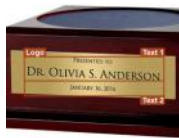

Piano Finish Rosewood Base with Personalized Gold Plate

Material: Wood, Metal

Personalization Method: Laser Engraving

Size	SKU	H x W x D	Wt (IBs)	Price
S	AWB06B	3" x 7" x 7" / Top Felt: 4-1/2" Dia.	2.5	\$39.00
M	AWB07B	3-3/4" x 8-1/2" x 8-1/2" / Top Felt: 6" Dia.	3.3	\$49.00
L	AWB08B	4-1/4" x 10" x 10" / Top Felt: 7-1/2" Dia.	4.3	\$59.00
XL	AWB09B	4-3/4" x 11" x 11" / Top Felt: 8-1/2" Dia.	13.0	\$69.00
ALL	GOLDPLATE	Additional Gold Plate on the side panel	0.2	\$12.00

Description

This Optional Piano Finish Rosewood Display base has a soft velvet top making it ideal for displaying crystal and glass vases. It instantly adds a higher perceived value to your Award or Vase with a laser engraved gold plate for additional personalization. * When selecting your optional base, we recommend sizing up for the top felt diameter. Due to the nature of mouth-blown manufactured crystal, the base sizes of some of our crystal pieces may vary slightly. To ensure a proper fit, please select the base whose top felt diameter is the next size up from the base size of your crystal piece (rather than smaller or exact fit).