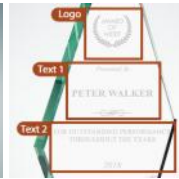

Jade Peak Award with Base

Material: Jade Glass

Personalization Method: Laser Engraving

Size	SKU	H x W x D	Wt (IBs)	Price
S	120921	7-3/8" x 5" x 2"	4.0	\$49.00
M	120922	8-1/4" x 5-1/2" x 2"	5.0	\$59.00
L	120923	9" x 5-7/8" x 2"	6.0	\$69.00

Description

Give this Jade Glass Peak Award with Base to those who display daily achievements and a commitment to success. Personalize this award using our free engraving service. Perfect for any employee recognition events. This jade glass award is available in three sizes; 7-3/8", 8-1/4" and 9" Height; Glass Top is 3/8" thick; Base is 3/8" thick.