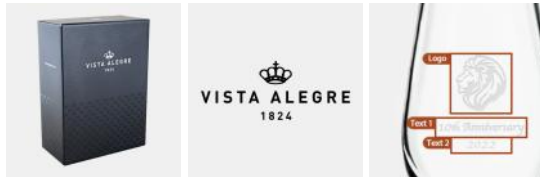

## Vista Alegre Lybra Flute Pair, 7.6oz

Material: Lead Crystal

Personalization Method: Sandblast Etch

Size	SKU	H x W x D	Wt (IBs)	Price
<b>Pair</b>	270071	9-3/4" x 2-1/2" dia; Base: 3-1/8"	4.0	<b>\$230.00</b>

### Description

This Vista Alegre Lybra Flute Pair, 7.6oz is an ideal gift for corporate promotion, celebration events, or any personal gift giving occasions, including Wedding & Anniversary, Valentine's Day, or Birthday, with our free personalization and engraving services.