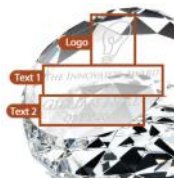

## Clear Gem Cut Slant Dome Paperweight

Material: Optical Crystal

Personalization Method: Sandblast Etch

Size	SKU	H x W x D	Wt (IBs)	Price
<b>NA</b>	101440	2" x 3" x 3"	2.0	<b>\$59.00</b>

### Description

Our unique personalized Gem Cut Slant Dome Paperweight expresses your sentiment and adds a personal touch to her display shelf or desk! We artfully engrave your personal heartfelt message along with any artwork you choose from our Free Artwork Selection. Whether she is your Mom, Grandma, Nana or Aunt - she'll love this gift and will treasure it every day!