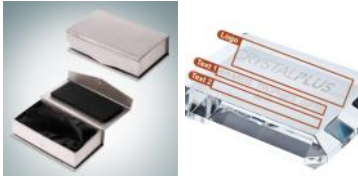

Crystal Beveled Rectangle Paperweight

Material: Optical Crystal

Personalization Method: Laser Engraving

Size	SKU	H x W x D	Wt (IBs)	Price
NA	101520	3/4" x 4" x 3"	1.5	\$39.00

Description

This Optical Crystal Beveled Rectangle Paperweight is a great gift for any special occasion. Engrave a name, company logo, or short message using our free personalization service!