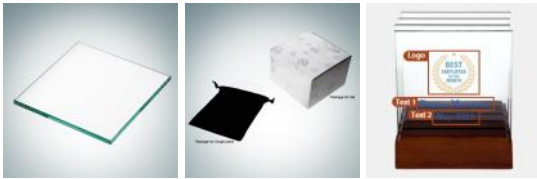

## Color Imprinted Square Glass Coaster

Material: Jade Glass, Wood

Personalization Method: Color Imprint

Size	SKU	H x W x D	Wt (IBs)	Price
<b>Single</b>	120371C	3/16" x 4" x 4"	0.5	<b>\$29.00</b>
<b>Set</b>	120372C	(4pc) 4-3/4" x 4" x 3-3/4"	2.0	<b>\$89.00</b>

## Description

Our unique personalized Square Glass Coaster expresses your sentiment and adds a personal touch! We artfully directly printed your personal heartfelt message along with any artwork provided in full color, ideal gift for corporate promotion or celebration event. \*Single coasters are packed in a black velvet pouch. Set of 4 coasters are packed in a cardboard gift box and includes a Walnut Display Base.