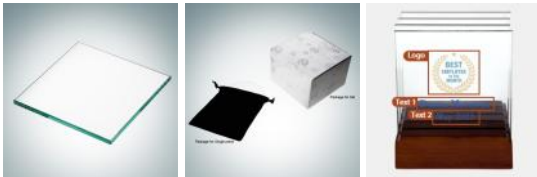

## Color Imprinted Square Glass Coaster

Material: Jade Glass, Wood

Personalization Method: Color Imprint

Size	SKU	H x W x D	Wt (IBs)	Price
<b>Single</b>	120371C	3/16" x 4" x 4"	0.5	<b>\$29.00</b>
<b>Set</b>	120372C	(4pc) 4-3/4" x 4" x 3-3/4"	2.0	<b>\$89.00</b>

## Description

Our unique personalized Square Glass Coaster expresses your sentiment and adds a personal touch! We artfully directly printed your personal heartfelt message along with any artwork provided in full color, ideal gift for corporate promotion or celebration event. \* Single coasters are packed in a black velvet pouch. Set of 4 coasters are packed in a cardboard gift box and includes a Walnut Display Base.