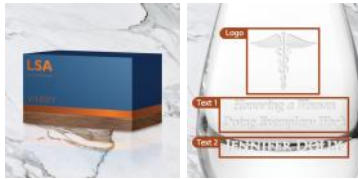

LSA WHISKY Islay Tumbler & Walnut Coaster Pair, 8.5oz

Material: Mouth Blown Glass

Personalization Method: Sandblast Etch

Size	SKU	H x W x D	Wt (IBs)	Price
Pair	260162	4" x 2-1/2" 2-1/2"	2.0	\$110.00

Description

This LSA WHISKY Islay Tumbler & Walnut Coaster 8.5oz, Pair is the perfect gift for corporate celebration recognition events or any personal gift giving occasions including Weddings, Anniversaries, and Birthdays.