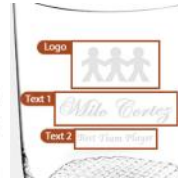

LSA Market Planter/Vase/Lantern

Material: Mouth Blown Glass

Personalization Method: Sandblast Etch

Size	SKU	H x W x D	Wt (IBs)	Price
NA	260293	6-1/4" x 6-1/4" x 6-1/4"	3.0	\$50.00

Description

This LSA Market Planter/Vase/Lantern is the perfect gift for corporate celebration recognition events or any personal gift giving occasions including Weddings, Anniversaries, and Birthdays.