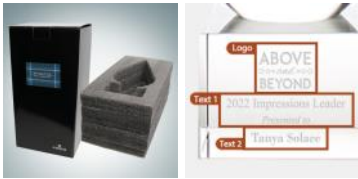

Art Glass Poppy Black Teardrop Award

Material: Mouth Blown Glass, Optical Crystal

Personalization Method: Sandblast Etch

Size	SKU	H x W x D	Wt (IBs)	Price
NA	170480	11-1/2" x 3-1/4" x 3-1/4"	8.5	\$159.00

Description

The Art Glass Poppy Black Teardrop Award consist black and red colors to give a beautiful glow under light. With an optic crystal base, the Poppy Black Teardrop makes a bold and stylish statement. It is truly a unique award, ideal for any recognition occasion.