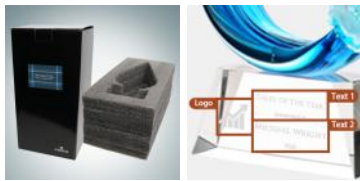

Art Glass Surge Award

Material: Mouth Blown Glass, Optical Crystal
 Personalization Method: Sandblast Etch

Size	SKU	H x W x D	Wt (IBs)	Price
NA	170500	11-1/4" x 7-7/8" x 3-3/8"	9.4	\$179.00

Description

Honor corporate excellence and celebrate milestone achievements with this Art Glass Surge Award. Personalize this piece by engraving the recipient name, company logo, and award details such as Years of Service, Retirement, Sales Achievements, and Leadership Recognition with our free high-quality personalization and engraving services.