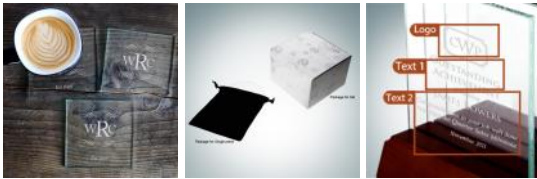

Square Jade Glass Coaster

Material: Jade Glass, Wood

Personalization Method: Laser Engraving

Size	SKU	H x W x D	Wt (IBs)	Price
Single	120371	1/8" x 4" x 4"	0.5	\$25.00
Set	120372	(4pc) 4-3/4" x 4" x 3-3/4"	2.0	\$79.00

Description

This Beveled Square Jade Glass Coaster is a perfect gift for any occasion, professional or personal. *Single coasters are packed in a black velvet pouch. *Set of 4 coasters are packed in a cardboard gift box and includes a Walnut Display Base.