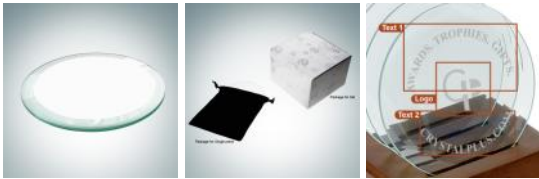

## Circle Jade Glass Coaster

Material: Jade Glass, Wood

Personalization Method: Laser Engraving

Size	SKU	H x W x D	Wt (IBs)	Price
<b>Single</b>	120391	1/8" x 4" x 4"	0.5	<b>\$25.00</b>
<b>Set</b>	120392	(4pc) 4-3/4" x 4" x 3-3/4"	1.5	<b>\$79.00</b>

### Description

This Beveled Circle Jade Glass Coaster is a perfect gift for any occasion, professional or personal. \*Single coasters are packed in a black velvet pouch. \*Set of 4 coasters are packed in a cardboard gift box and includes a Walnut Display Base.