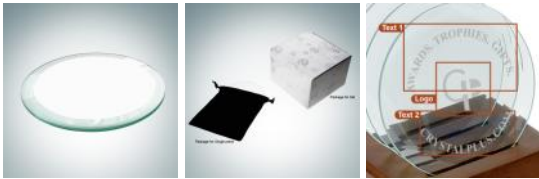

Circle Jade Glass Coaster

Material: Jade Glass, Wood

Personalization Method: Laser Engraving

Size	SKU	H x W x D	Wt (lbs)	Price
Single	120391	1/8" x 4" x 4"	0.5	\$25.00
Set	120392	(4pc) 4-3/4" x 4" x 3-3/4"	1.5	\$79.00

Description

This Beveled Circle Jade Glass Coaster is a perfect gift for any occasion, professional or personal. *Single coasters are packed in a black velvet pouch. *Set of 4 coasters are packed in a cardboard gift box and includes a Walnut Display Base.