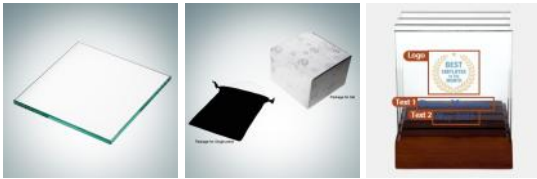

Color Imprinted Square Glass Coaster

Material: Jade Glass, Wood

Personalization Method: Color Imprint

Size	SKU	H x W x D	Wt (IBs)	Price
Single	120371C	3/16" x 4" x 4"	0.5	\$29.00
Set	120372C	(4pc) 4-3/4" x 4" x 3-3/4"	2.0	\$89.00

Description

Our unique personalized Square Glass Coaster expresses your sentiment and adds a personal touch! We artfully directly printed your personal heartfelt message along with any artwork provided in full color, ideal gift for corporate promotion or celebration event. *Single coasters are packed in a black velvet pouch. Set of 4 coasters are packed in a cardboard gift box and includes a Walnut Display Base.