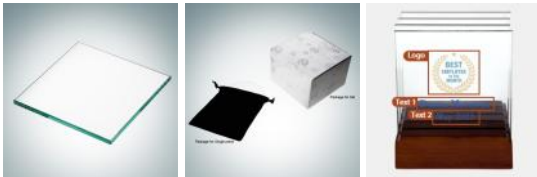

Color Imprinted Square Glass Coaster

Material: Jade Glass, Wood

Personalization Method: Color Imprint

Size	SKU	H x W x D	Wt (IBs)	Price
Single	120371C	3/16" x 4" x 4"	0.5	\$29.00
Set	120372C	(4pc) 4-3/4" x 4" x 3-3/4"	2.0	\$89.00

Description

Our unique personalized Square Glass Coaster expresses your sentiment and adds a personal touch! We artfully directly printed your personal heartfelt message along with any artwork provided in full color, ideal gift for corporate promotion or celebration event. * Single coasters are packed in a black velvet pouch. Set of 4 coasters are packed in a cardboard gift box and includes a Walnut Display Base.