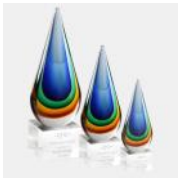

Blue/Amber Teardrop Award

Material: Mouth Blown Glass, Optical Crystal

Personalization Method: Sandblast Etch

Size	SKU	H x W x D	Wt (lbs)	Price
S	170461	9" x 2-3/8" x 2-3/8"	7.0	\$129.00
M	170462	11-1/2" x 3-1/4" x 3-1/4"	7.0	\$159.00
L	170463	14" x 3-1/2" x 3-1/4"	10.5	\$199.00

Description

The Art Glass Blue/Amber Teardrop Award consists of both blue and amber colors to give a beautiful glow under light. With an optic crystal base, the Blue and Amber Teardrop makes a bold and stylish statement. It is truly a unique award, ideal for any recognition occasion.