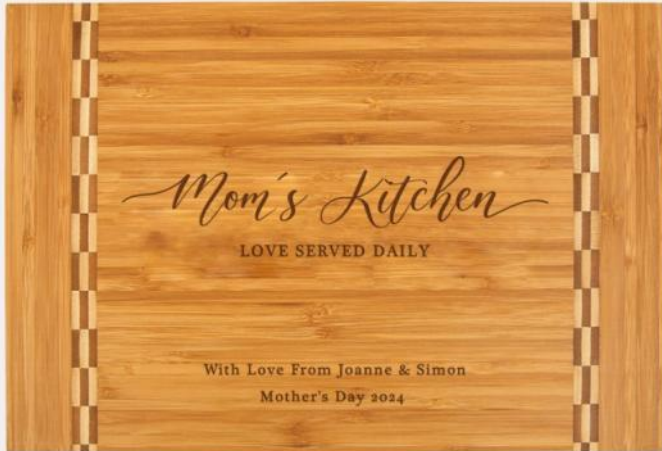

Pre-Designed Mom's Kitchen Bamboo Cutting Board with Butcher Block Inlay

Material: Wood

Personalization Method: Pre-Designed Art

Size	SKU	H x W x D	Wt (IBs)	Price
NA	160370MD1	10-1/8" x 15-1/8" x 1/2"	3.1	\$39.00

Description

This Pre-Designed Mom's Kitchen Bamboo Cutting Board with Butcher Block Inlay is an ideal gift for celebration events or personal gift giving occasions for Mom, including Birthdays, Mother's Day, Motherhood Appreciation, Holidays, and more, with our free personalization and high-quality engraving services.