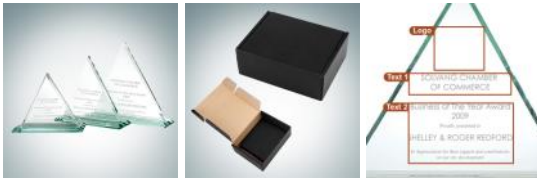

Jade Triangle with Base

Material: Jade Glass

Personalization Method: Laser Engraving

Size	SKU	H x W x D	Wt (IBs)	Price
S	120021	6-1/2" x 8" x 3"	6.0	\$79.00
M	120022	8-1/2" x 10" x 3"	7.0	\$89.00
L	120023	10-1/4" x 12" x 3"	4.9	\$109.00

Description

This Jade Glass Triangle Award is hand cut and polished to perfection. It offers ample room for personalization. Give this award in recognition of leadership and achievement in your company.