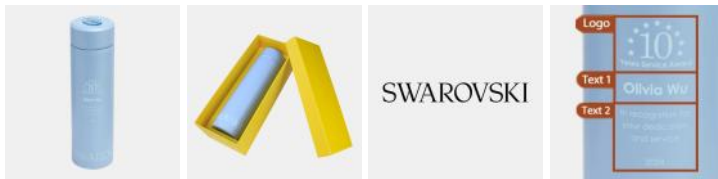

## Swarovski Iconic Swan COG Thermos Bottle - Baby Blue

Material: Stainless Steel

Personalization Method: Laser Engraving

| Size      | SKU    | H x W x D            | Wt (IBs) | Price          |
|-----------|--------|----------------------|----------|----------------|
| <b>NA</b> | 280042 | 9" x 2-1/2" x 2-1/2" | 3.0      | <b>\$79.00</b> |

### Description

Honor corporate excellence and celebrate milestone achievements with this Swarovski Iconic Swan COG Thermos Bottle - Baby Blue. Personalize this piece by engraving the recipient name, company logo, and award details such as Years of Service, Retirement, Sales Achievements, and Leadership Recognition!