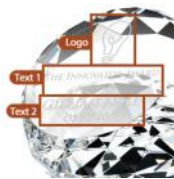

Clear Gem Cut Slant Dome Paperweight

Material: Optical Crystal

Personalization Method: Sandblast Etch

Size	SKU	H x W x D	Wt (IBs)	Price
NA	101440	2" x 3" x 3"	2.0	\$59.00

Description

Our unique personalized Gem Cut Slant Dome Paperweight expresses your sentiment and adds a personal touch to her display shelf or desk! We artfully engrave your personal heartfelt message along with any artwork you choose from our Free Artwork Selection. Whether she is your Mom, Grandma, Nana or Aunt - she'll love this gift and will treasure it every day!