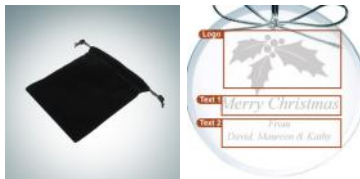

Premium Jade Circle Ornament

Material: Clear Glass

Personalization Method: Laser Engraving

| Size | SKU | H x W x D | Wt (IBs) | Price |
|-----------|--------|-------------------------|----------|----------------|
| NA | 130120 | 3-1/2" x 3-1/2" x 3/16" | 0.8 | \$35.00 |

Description

Create your own customized ornament with this Clear Glass Beveled Circle Ornament. Engrave a name, company logo, or choose from our selection of free artwork. Great gift for any special occasion!