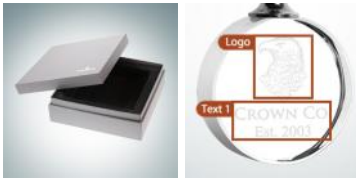

Circle Treasure Keychain

Material: Optical Crystal, Metal

Personalization Method: Sandblast Etch

Size	SKU	H x W x D	Wt (IBs)	Price
NA	102332	1-1/8" x 1-1/8" x 1/2"	1.0	\$29.00

Description

An optimal gift for any occasion, this Circle Treasure Keychain has fine beveled edges that make it a true piece of art to allow a personalized message to go anywhere. Perfect gift for Birthdays, Weddings, Anniveraries, and Valentine's Day. Engrave a couple's initials, a memorable date, or a simple "I Love You" using our free personalization service!