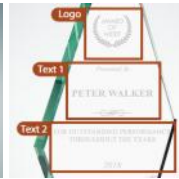

## Jade Peak Award with Base

Material: Jade Glass

Personalization Method: Laser Engraving

Size	SKU	H x W x D	Wt (IBs)	Price
<b>S</b>	120921	7-3/8" x 5" x 2"	4.0	<b>\$49.00</b>
<b>M</b>	120922	8-1/4" x 5-1/2" x 2"	5.0	<b>\$59.00</b>
<b>L</b>	120923	9" x 5-7/8" x 2"	6.0	<b>\$69.00</b>

## Description

Give this Jade Glass Peak Award with Base to those who display daily achievements and a commitment to success. Personalize this award using our free engraving service. Perfect for any employee recognition events. This jade glass award is available in three sizes; 7-3/8", 8-1/4" and 9" Height; Glass Top is 3/8" thick; Base is 3/8" thick.