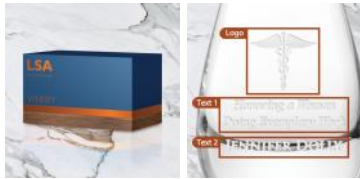

LSA WHISKY Islay Tumbler & Walnut Coaster Pair, 8.5oz

Material: Mouth Blown Glass

Personalization Method: Sandblast Etch

Size	SKU	H x W x D	Wt (IBs)	Price
Pair	260162	4" x 2-1/2" 2-1/2"	2.0	\$110.00

Description

This LSA WHISKY Islay Tumbler & Walnut Coaster 8.5oz, Pair is the perfect gift for corporate celebration recognition events or any personal gift giving occasions including Weddings, Anniversaries, and Birthdays.