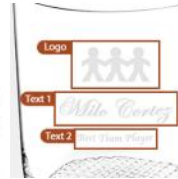

LSA Market Planter/Vase/Lantern

Material: Mouth Blown Glass

Personalization Method: Sandblast Etch

| Size | SKU | H x W x D | Wt (IBs) | Price |
|-----------|--------|--------------------------|----------|----------------|
| NA | 260293 | 6-1/4" x 6-1/4" x 6-1/4" | 3.0 | \$50.00 |

Description

This LSA Market Planter/Vase/Lantern is the perfect gift for corporate celebration recognition events or any personal gift giving occasions including Weddings, Anniversaries, and Birthdays.