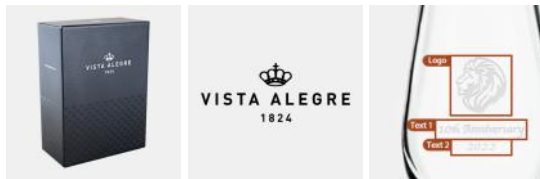

## Vista Alegre Lybra Flute Pair, 7.6oz

Material: Lead Crystal

Personalization Method: Sandblast Etch

Size	SKU	H x W x D	Wt (IBs)	Price
<b>Pair</b>	270071	9-3/4" x 2-1/2" dia; Base: 3-1/8"	4.0	<b>\$230.00</b>

### Description

This Vista Alegre Lybra Flute Pair, 7.6oz is an ideal gift for corporate promotion, celebration events, or any personal gift giving occasions, including Wedding & Anniversary, Valentine's Day, or Birthday, with our free personalization and engraving services.