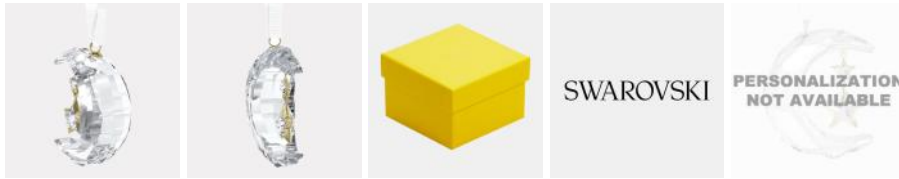

## Swarovski Holiday Magic Moon Ornament

Material: Lead-Free Crystal

Personalization Method: Not Engravable

| Size | SKU    | H x W x D              | Wt (IBs) | Price           |
|------|--------|------------------------|----------|-----------------|
| NA   | 280061 | 1-7/8" x 1-1/2" x 3/4" | 1.0      | <b>\$119.00</b> |

### Description

This Swarovski Holiday Magic Moon Ornament is an ideal gift for any corporate promotions, holiday celebration events, or personal gift giving occasions, including Christmas, Birthdays, End-of-Year Parties, or Employee Recognition events.