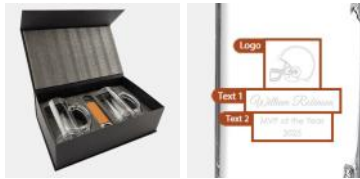

## Beer Mug Pair with Leather Bottle Opener, 14oz

Material: Molten Glass

Personalization Method: Sandblast Etch

Size	SKU	H x W x D	Wt (IBs)	Price
<b>Set</b>	181322	6" x 5" x 3-1/8"	7.0	<b>\$39.00</b>

### Description

This Beer Mug Pair with Leather Bottle Opener, 14oz is an ideal gift for any corporate promotions, celebration events, or personal gift giving occasions, including Wedding & Anniversary, Valentine's Day, or Birthday, with our free personalization and engraving services.