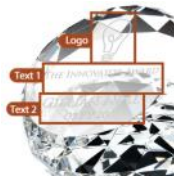

Clear Gem Cut Slant Dome Paperweight

Material: Optical Crystal

Personalization Method: Sandblast Etch

Size	SKU	H x W x D	Wt (IBs)	Price
NA	101440	2" x 3" x 3"	2.0	\$59.00

Description

Our unique personalized Gem Cut Slant Dome Paperweight expresses your sentiment and adds a personal touch to her display shelf or desk! We artfully engrave your personal heartfelt message along with any artwork you choose from our Free Artwork Selection. Whether she is your Mom, Grandma, Nana or Aunt - she'll love this gift and will treasure it every day!